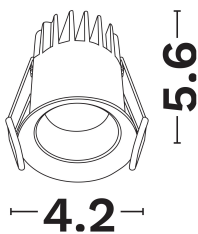

NOVA LUCE

PRODUCT DATASHEET

Version: 001

PRODUCT PHOTOGRAPH

TECHNICAL DRAWING

COMPATIBLE WITH

— On/Off Driver: Included

— Triac Driver: 9844008(Remote)

— Dali Driver: 9844146

GENERAL INFORMATION

Product Code	9232231
Product Category	Downlights
Product Family	Feller
Mounting Location	Ceiling
Application Environment	Indoor

DIMENSION & WEIGHT

LxWxH (cm)	D:4.2 H:5.6
Cut out (cm)	3,5
Weight (Kgr)	N/A