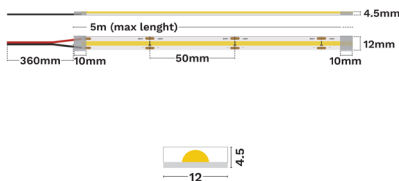

TECHNICAL DRAWING

COMPATIBLE WITH

— On/Off Driver: N/A

— Triac Driver: N/A

— Dali Driver: N/A

GENERAL INFORMATION

Product Code	9540071
Product Category	Led Strips
Product Family	Vida
Mounting Location	N/A
Application Environment	Outdoor

DIMENSION & WEIGHT

LxWxH (cm)	L:5m 12 mm
Cut out (cm)	N/A
Weight (Kgr)	N/A

MATERIAL & COLOR

Product Color	N/A
Body Material	Aluminium
Cover Material	N/A

APPLICATION & MOUNTING

Ambient Working Temp.	45 C
Type of Protection	IP65
Protection Class IK	N/A
Dimmable	Yes
Type of Dimming (Optional)	Triac/Dali
Mounting type	N/A
Mounting Depth (cm)	N/A
Led Module Replaceable	No
Light Source	Led
Adjustable	No

NOVA LUCE S.A

Schimatari Viotias
32009, Greece

+30 22620 58 121
+30 22620 56 743

info@novaluce.com
www.novaluce.com