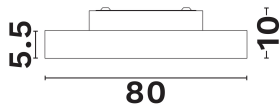

DIMENSION & WEIGHT

| | |
|--------------|----------------|
| LxWxH (cm) | D: 80 H: 10 cm |
| Cut out (cm) | N/A |
| Weight (Kgr) | 8,1 |

TECHNICAL DRAWING

MATERIAL & COLOR

| | |
|----------------|-----------|
| Product Color | White |
| Body Material | Aluminium |
| Cover Material | N/A |

PHOTOMETRICAL DATA

| | |
|---------------------------|------------------|
| Luminous Flux | 4000 |
| Luminous Efficacy | 50 |
| Color Temperature | 2700-6000 |
| Light Color (Designation) | Ww - Cw |
| CRI | >80 |
| SDCM | <3 |
| Beam Angle | 120 |
| UGR | N/A |