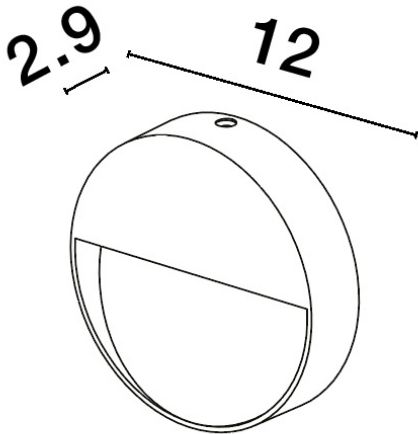

NOVA LUCE

PRODUCT DATASHEET

Version: 001

PRODUCT PHOTOGRAPH

TECHNICAL DRAWING

GENERAL INFORMATION

Product Code	9492680
Collection	Outdoor
Product Category	Step Lights
Product Family	ARNE
Mounting Location	Wall
Application Environment	Outdoor

DIMENSION & WEIGHT

LxWxH (cm)	L: 12 W: 3 H: 12
Cut out (cm)	N/A
Weight (Kgr)	0.2

MATERIAL & COLOR

Product Color	Anthracite
Body Material	Die-Casting Aluminium & Clear Glass

APPLICATION & MOUNTING

Ambient Working Temp.	Max 40 °C
Type of Protection	IP54
Dimmable	No
Type of Dimming (Optional)	N/A
Mounting type	Surface
Mounting Depth (cm)	N/A
Led Module Replaceable	No
Light Source	LED

Power (Nominal)	1,5W
Input voltage (Nominal)	220-240Vac
Mains Frequency	50/60Hz

PHOTOMETRICAL DATA

Luminus Flux	39 lm
Color Temperature	3000K
Light Color (Designation)	Warm White

WARRANTY

Warranty	3 Years
----------	----------------