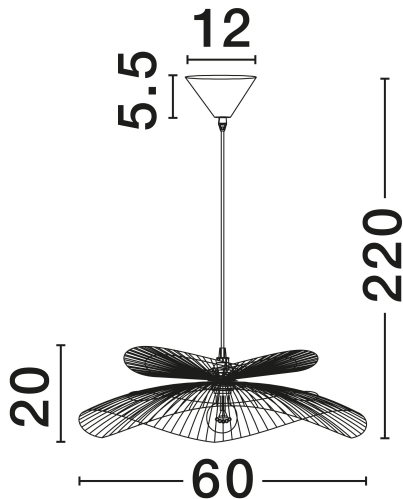

NOVA LUCE

PRODUCT DATASHEET

Version: 001

PRODUCT PHOTOGRAPH

TECHNICAL DRAWING

GENERAL INFORMATION

Product Code	9586601
Collection	Indoor
Product Category	Suspension
Product Family	Artic
Mounting Location	Ceiling
Application Environment	Indoor
Specifications	N/A

DIMENSION & WEIGHT

LxWxH (cm)	D: 60 H: 220
Cut Out (cm)	N/A
Weight (Kgr)	1.3

MATERIAL & COLOR

Product Color	White Wash Bamboo & Sandy White Steel
Body Material	Bamboo & Rattan & Steel

APPLICATION & MOUNTING

Ambient Working Temp.	Max 45°C
Type of Protection	IP20
Dimmable	Yes
Type of Dimming	N/A
Mounting type	Surface
Mounting Depth (cm)	N/A
Led Module Replaceable	Yes
Light Source	E27

NOVA LUCE S.A

Schimatari Viotias
32009, Greece

+30 22620 58 121
+30 22620 56 743

info@novaluce.com
www.novaluce.com

NOVA LUCE

PRODUCT DATASHEET

Version: 001

ELECTRICAL DATA

Power (Nominal)	1x12W
Input voltage (Nominal)	100-240V
Mains Frequency	50/60Hz

PHOTOMETRICAL DATA