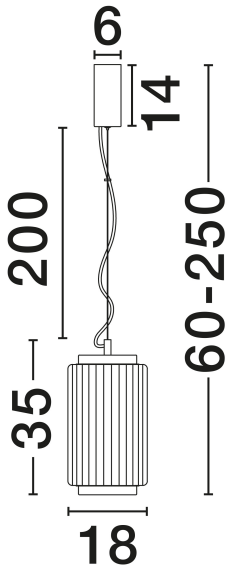

## PRODUCT PHOTOGRAPH

## TECHNICAL DRAWING

## DIMENSION & WEIGHT

LxWxH (cm)	D: 18 H: 250
Cut Out (cm)	N/A
Weight (Kgr)	1.9

### PHOTOMETRICAL DATA

Luminous Flux	<b>700lm</b>
Color Temperature	<b>3000K</b>
Light Color (Designation)	<b>Warm White</b>