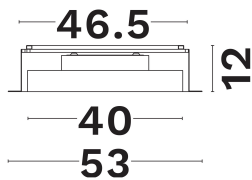

DIMENSION & WEIGHT

LxWxH (cm)	D: 40 H:12 cm
Cut out (cm)	47,5
Weight (Kgr)	N/A

TECHNICAL DRAWING

MATERIAL & COLOR

Product Color	Black
Body Material	Aluminium
Cover Material	N/A

APPLICATION & MOUNTING

Ambient Working Temp.	45 C
Type of Protection	IP20
Protection Class IK	IK03
Dimmable	Yes
Type of Dimming (Optional)	Dimming With Controller
Mounting type	Trimless
Mounting Depth (cm)	Ceiling
Led Module Replaceable	No
Light Source	Led
Adjustable	Yes

NOVA LUCE

PRODUCT DATASHEET

Version: 001

ELECTRICAL DATA

Power (Nominal)	24
Input voltage (Nominal)	220-240Vac
Mains Frequency	50/60Hz
Output voltage	N/A
Output Current	N/A
Power Factor	N/A
Efficiency	N/A
SVM	N/A
Pst	N/A
Class	I

PHOTOMETRICAL DATA

Luminous Flux	1200
Luminous Efficacy	50
Color Temperature	2700-6000
Light Color (Designation)	Ww - Cw
CRI	>80
SDCM	<3
Beam Angle	120
UGR	N/A

LIFESPAN

Lifetime	50000
----------	--------------