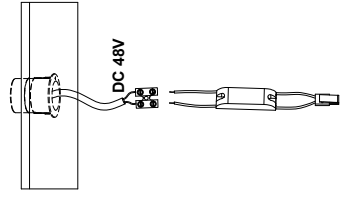

NOVA LUCE

9492904

1. Turn off the general switch

2. Put the product into place

3. Connect the wires

4. Tight it up

5. Click them together

6. Push to click in place