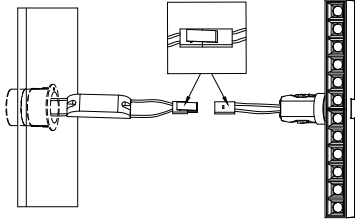

NOVA LUCE

9492904

1. Turn off the general switch

2. Put the product into place

3. Connect the wires

4. Tight it up

5. Click them together

6. Push to click in place

7. Turn on the general switch