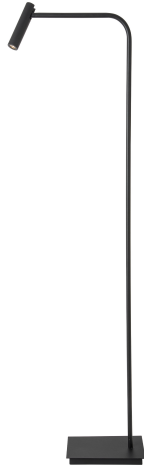

NOVA LUCE

PRODUCT DATASHEET

Version: 001

PRODUCT PHOTOGRAPH

TECHNICAL DRAWING

GENERAL INFORMATION

Product Code	7140183
Collection	Indoor
Product Category	Floor
Product Family	Sicily
Mounting Location	Floor
Application Environment	Indoor
Specifications	N/A

DIMENSION & WEIGHT

LxWxH (cm)	L: 26 W: 40 H: 150
Cut Out (cm)	N/A
Weight (Kgr)	5

MATERIAL & COLOR

Product Color	Black
Body Material	Aluminium

APPLICATION & MOUNTING

Ambient Working Temp.	Max 45°C
Type of Protection	IP20
Dimmable	No
Type of Dimming	N/A
Mounting type	Surface
Mounting Depth (cm)	N/A
Led Module Replaceable	No
Light Source	LED

Power (Nominal)	3W
Input voltage (Nominal)	220-240V
Mains Frequency	50/60Hz

PHOTOMETRICAL DATA

Luminous Flux	190lm
Color Temperature	3000K
Light Color (Designation)	Warm White

WARRANTY

Warranty	3 Years
----------	----------------