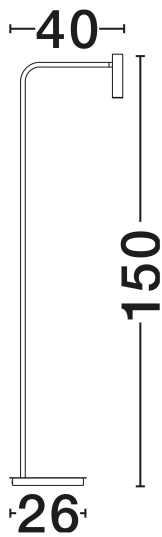

NOVA LUCE

PRODUCT DATASHEET

Version: 001

PRODUCT PHOTOGRAPH

TECHNICAL DRAWING

GENERAL INFORMATION

Product Code	7140183
Collection	Indoor
Product Category	Floor
Product Family	Sicily
Mounting Location	Floor
Application Environment	Indoor
Specifications	N/A

DIMENSION & WEIGHT

LxWxH (cm)	L: 26 W: 40 H: 150
Cut Out (cm)	N/A
Weight (Kgr)	5

MATERIAL & COLOR

Product Color	Black
Body Material	Aluminium

APPLICATION & MOUNTING

Ambient Working Temp.	Max 45°C
Type of Protection	IP20
Dimmable	No
Type of Dimming	N/A
Mounting type	Surface
Mounting Depth (cm)	N/A
Led Module Replaceable	No
Light Source	LED

Power (Nominal)	3W
Input voltage (Nominal)	220-240V
Mains Frequency	50/60Hz

PHOTOMETRICAL DATA

Luminous Flux	190lm
Color Temperature	3000K
Light Color (Designation)	Warm White

WARRANTY

Warranty	3 Years
----------	----------------