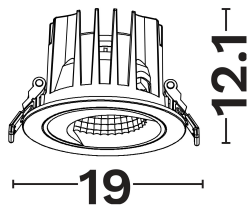

TECHNICAL DRAWING

COMPATIBLE WITH

— On/Off Driver: Included

— Triac Driver: N/A

— Dali Driver: 9621522

GENERAL INFORMATION

Product Code	9030889
Product Category	Downlights
Product Family	Oblio
Mounting Location	Ceiling
Application Environment	Indoor

DIMENSION & WEIGHT

LxWxH (cm)	D:19 H:12.1
Cut out (cm)	17.6
Weight (Kgr)	N/A

MATERIAL & COLOR

Product Color	White
Body Material	Aluminium
Cover Material	N/A

APPLICATION & MOUNTING

Ambient Working Temp.	45 C
Type of Protection	IP20
Protection Class IK	IK04
Dimmable	Yes
Type of Dimming (Optional)	Dali
Mounting type	Recessed
Mounting Depth (cm)	Ceiling
Led Module Replaceable	No
Light Source	Led
Adjustable	Yes

NOVA LUCE S.A

Schimatari Viotias
32009, Greece

+30 22620 58 121
+30 22620 56 743

info@novaluce.com
www.novaluce.com