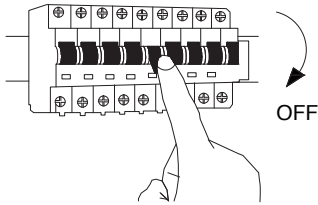

NOVA LUCE

9530212

1

Turn off the general switch

2

Make a 0.6 cm cutout

3

Apply plastic anchors

4

Apply the element in to place

5

Connec the wires

6

Apply the hanging element in
To place

7

Apply the hanging element in
To place