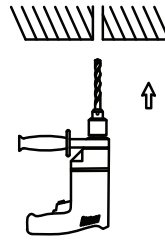

NOVA LUCE

9530212

1

Turn off the general switch

2

Make a 0.6 cm cutout

3

Apply plastic anchors

4

Apply the element in to place

5

Connec the wires

6

Apply the hanging element in
To place

7

Apply the hanging element in
To place