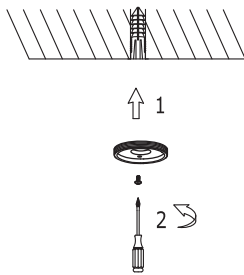

NOVA LUCE

9530212

1

Turn off the general switch

2

Make a 0.6 cm cutout

3

Apply plastic anchors

4

Apply the element in to place

5

Connec the wires

6

Apply the hanging element in
To place

7

Apply the hanging element in
To place