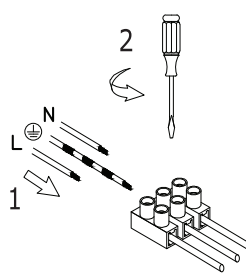

NOVA LUCE

9530212

1

Turn off the general switch

2

Make a 0.6 cm cutout

3

Apply plastic anchors

4

Apply the element in to place

5

Connec the wires

6

Apply the hanging element in
To place

7

Apply the hanging element in
To place