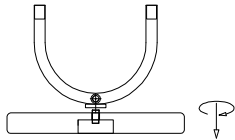

NOVA LUCE

9780109

1

Turn off the general switch

2

Drill holes & apply plastic anchors
With screws

3

Connect the wires

4

Apply the side screws

5

Turn on the general switch