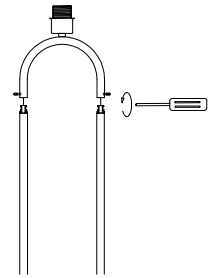

NOVA LUCE

9780109

1

Turn off the general switch

2

Drill holes & apply plastic anchors
With screws

3

Connect the wires

4

Apply the side screws

5

Turn on the general switch