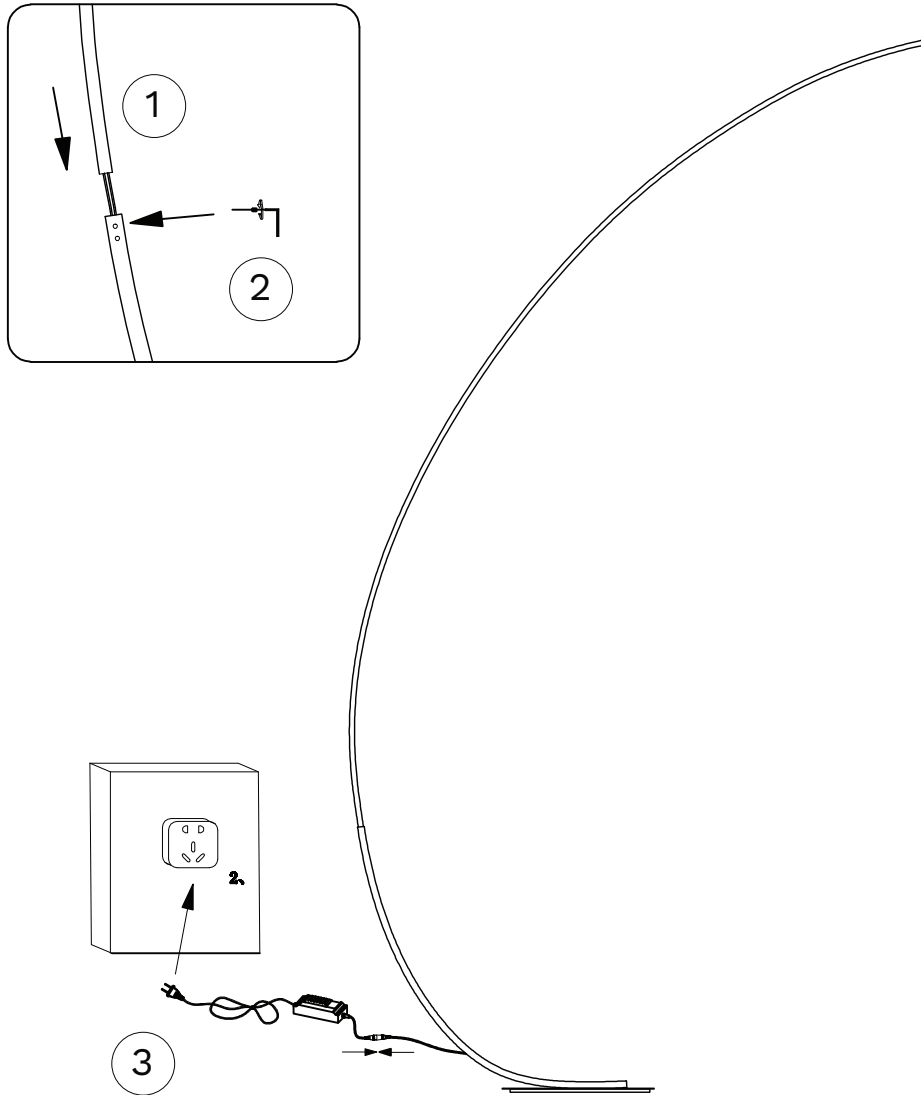

NOVA LUCE

9396060, 9396061

①

Connect parts

②

Tie up screws

③

Plug it in power
& turn it on/ off
by clicking the switch