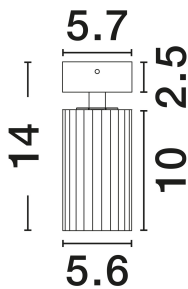

TECHNICAL DRAWING

APPLICATION & MOUNTING

Ambient Working Temp.	Max 45°C
Type of Protection	IP20
Dimmable	Yes
Type of Dimming	N/A
Mounting type	Surface
Mounting Depth (cm)	N/A
Led Module Replaceable	Yes
Light Source	GU10

NOVA LUCE S.A

Schimatari Viotias
32009, Greece

+30 22620 58 121
+30 22620 56 743

info@novaluce.com
www.novaluce.com