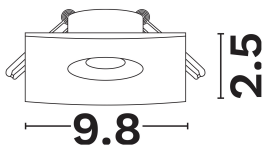

DIMENSION & WEIGHT

LxWxH (cm)	L:9.8 W:9.8 H:2.5cm
Cut out (cm)	7*7
Weight (Kgr)	0,137

TECHNICAL DRAWING

MATERIAL & COLOR

Product Color	White
Body Material	Aluminium
Cover Material	N/A

APPLICATION & MOUNTING