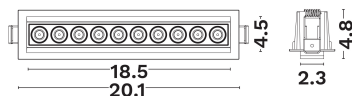

DIMENSION & WEIGHT

LxWxH (cm)	L:20.1 W:4.5 H:4.8
Cut out (cm)	19,5?3,9
Weight (Kgr)	N/A

TECHNICAL DRAWING

MATERIAL & COLOR

Product Color	White & Black
Body Material	Aluminium
Cover Material	N/A

APPLICATION & MOUNTING