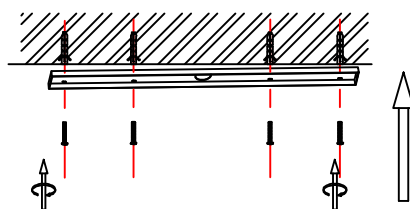

NOVA LUCE

9287930

1

Turn off the general switch

2

Mark & drill holes
Apply plastic anchors & tie up screws

3

Connect wires

4

Apply side screws to make it stable

5

Turn on the general switch