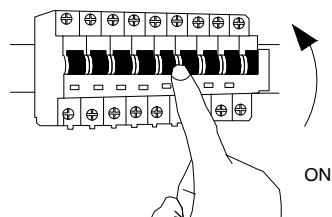

NOVA LUCE

9287930

1

Turn off the general switch

2

Mark & drill holes
Apply plastic anchors & tie up screws

3

Connect wires

4

Apply side screws to make it stable

5

Turn on the general switch