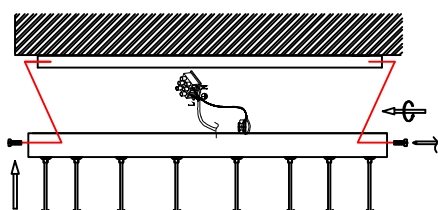

NOVA LUCE

9287930

1

Turn off the general switch

2

Mark & drill holes
Apply plastic anchors & tie up screws

3

Connect wires

4

Apply side screws to make it stable

5

Turn on the general switch