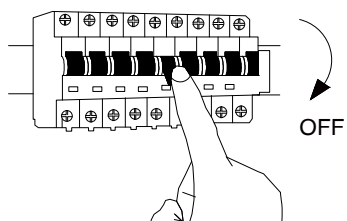

NOVA LUCE

9287930

1

Turn off the general switch

2

Mark & drill holes
Apply plastic anchors & tie up screws

3

Connect wires

4

Apply side screws to make it stable

5

Turn on the general switch