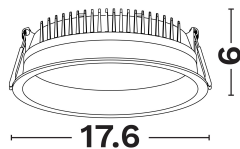

TECHNICAL DRAWING

MATERIAL & COLOR

Product Color	White
Body Material	Aluminium
Cover Material	N/A

APPLICATION & MOUNTING

Ambient Working Temp.	45 C
Type of Protection	IP20
Protection Class IK	IK04
Dimmable	Yes
Type of Dimming (Optional)	Triac/Dali
Mounting type	Recessed
Mounting Depth (cm)	Ceiling
Led Module Replaceable	No
Light Source	Led
Adjustable	No

COMPATIBLE WITH

— On/Off Driver: Included

— Triac Driver: 9844002

— Dali Driver: 9621521

NOVA LUCE S.A

Schimatari Viotias
32009, Greece

+30 22620 58 121
+30 22620 56 743

info@novaluce.com
www.novaluce.com