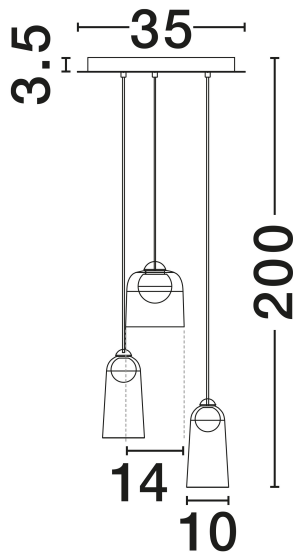

NOVA LUCE

PRODUCT DATASHEET

Version: 001

PRODUCT PHOTOGRAPH

TECHNICAL DRAWING

GENERAL INFORMATION

Product Code	9695273
Collection	Indoor
Product Category	Suspension
Product Family	Dione
Mounting Location	Ceiling
Application Environment	Indoor
Specifications	N/A

DIMENSION & WEIGHT

LxWxH (cm)	D: 35 H: 200
Cut Out (cm)	N/A
Weight (Kgr)	3.4

MATERIAL & COLOR

Product Color	Sandy Black & Smokey
Body Material	Carbon Steel, Aluminium & Acrylic

APPLICATION & MOUNTING

Ambient Working Temp.	Max 45°C
Type of Protection	IP20
Dimmable	No
Type of Dimming	N/A
Mounting type	Surface
Mounting Depth (cm)	N/A
Led Module Replaceable	No
Light Source	LED

NOVA LUCE S.A

Schimatari Viotias
32009, Greece

+30 22620 58 121
+30 22620 56 743

info@novaluce.com
www.novaluce.com