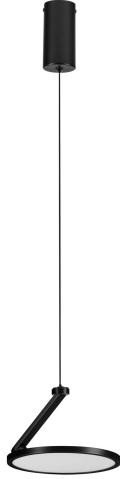

NOVA LUCE

PRODUCT DATASHEET

Version: 001

PRODUCT PHOTOGRAPH

TECHNICAL DRAWING

GENERAL INFORMATION

Product Code	9695111
Collection	Indoor
Product Category	Suspension
Product Family	Opi
Mounting Location	Wall
Application Environment	Indoor
Specifications	N/A

DIMENSION & WEIGHT

LxWxH (cm)	D: 19.8 H: 260
Cut Out (cm)	N/A
Weight (Kgr)	0.76

MATERIAL & COLOR

Product Color	Sandy Black
Body Material	Aluminium

APPLICATION & MOUNTING

Ambient Working Temp.	Max 45°C
Type of Protection	IP20
Dimmable	No
Type of Dimming	N/A
Mounting type	Surface
Mounting Depth (cm)	N/A
Led Module Replaceable	No
Light Source	LED

Power (Nominal)	14W
Input voltage (Nominal)	220-240V
Mains Frequency	50/60Hz

PHOTOMETRICAL DATA

Luminous Flux	1085lm
Color Temperature	3000K
Light Color (Designation)	Warm White

WARRANTY

Warranty	3 Years
----------	----------------