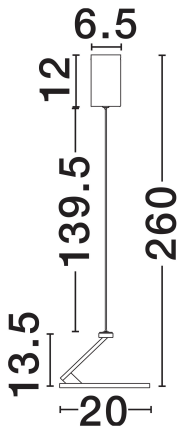

NOVA LUCE

PRODUCT DATASHEET

Version: 001

PRODUCT PHOTOGRAPH

TECHNICAL DRAWING

GENERAL INFORMATION

Product Code	9695111
Collection	Indoor
Product Category	Suspension
Product Family	Opi
Mounting Location	Wall
Application Environment	Indoor
Specifications	N/A

DIMENSION & WEIGHT

LxWxH (cm)	D: 19.8 H: 260
Cut Out (cm)	N/A
Weight (Kgr)	0.76

MATERIAL & COLOR

Product Color	Sandy Black
Body Material	Aluminium

APPLICATION & MOUNTING

Ambient Working Temp.	Max 45°C
Type of Protection	IP20
Dimmable	No
Type of Dimming	N/A
Mounting type	Surface
Mounting Depth (cm)	N/A
Led Module Replaceable	No
Light Source	LED

Power (Nominal)	14W
Input voltage (Nominal)	220-240V
Mains Frequency	50/60Hz

PHOTOMETRICAL DATA

Luminous Flux	1085lm
Color Temperature	3000K
Light Color (Designation)	Warm White

WARRANTY

Warranty	3 Years
----------	----------------