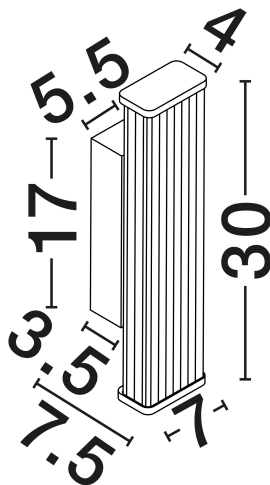

NOVA LUCE

PRODUCT DATASHEET

Version: 001

PRODUCT PHOTOGRAPH

TECHNICAL DRAWING

GENERAL INFORMATION

Product Code	9215806
Collection	Indoor
Product Category	Wall
Product Family	Misty
Mounting Location	Ceiling
Application Environment	Indoor
Specifications	N/A

DIMENSION & WEIGHT

LxWxH (cm)	L: 7 W: 7.5 H: 30
Cut Out (cm)	N/A
Weight (Kgr)	0.7

MATERIAL & COLOR

Product Color	Sandy Black
Body Material	Metal, Aluminium & Acrylic

APPLICATION & MOUNTING

Ambient Working Temp.	Max 45°C
Type of Protection	IP44
Dimmable	Yes
Type of Dimming	N/A
Mounting type	Surface
Mounting Depth (cm)	N/A
Led Module Replaceable	No
Light Source	LED

Power (Nominal)	7W
Input voltage (Nominal)	220-240V
Mains Frequency	50/60Hz

PHOTOMETRICAL DATA

Luminous Flux	455lm
Color Temperature	3000-4000K
Light Color (Designation)	WW - NW

WARRANTY

Warranty	3 Years
----------	----------------