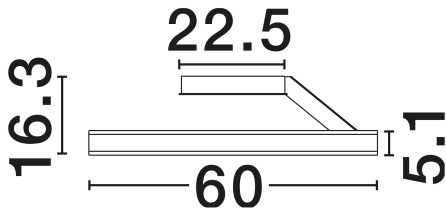

NOVA LUCE

PRODUCT DATASHEET

Version: 001

PRODUCT PHOTOGRAPH

TECHNICAL DRAWING

GENERAL INFORMATION

Product Code	9060285
Collection	Indoor
Product Category	Ceiling
Product Family	Bianco
Mounting Location	Ceiling
Application Environment	Indoor
Specifications	N/A

DIMENSION & WEIGHT

LxWxH (cm)	D: 60 H: 16.3
Cut Out (cm)	N/A
Weight (Kgr)	2.91

MATERIAL & COLOR

Product Color	Sandy Black
Body Material	Aluminium &Acrylic

APPLICATION & MOUNTING

Ambient Working Temp.	Max 45°C
Type of Protection	IP20
Dimmable	Yes
Type of Dimming	Triac
Mounting type	Surface
Mounting Depth (cm)	N/A
Led Module Replaceable	No
Light Source	LED

Power (Nominal)	40W
Input voltage (Nominal)	220-240V
Mains Frequency	50/60Hz

PHOTOMETRICAL DATA

Luminous Flux	2580lm
Color Temperature	2700-3000-4000K
Light Color (Designation)	WW - NW

WARRANTY

Warranty	3 Years
----------	----------------