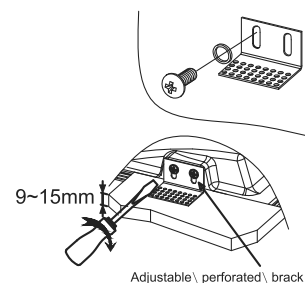

NOVA LUCE

41849401

1

Turn off the general switch

2

Create a CutOut

3

Tie up screws to assemble parts

4

Fix it in place

5

Fix it in place by tying up screws

6

Apply a sealer of your choice

7

Apply a paint of your choice

8

Apply the bulb into place by rotating & tie up the ring to make it stable

9

Turn on the general Switch