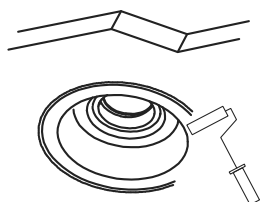

NOVA LUCE

41849401

1

Turn off the general switch

2

Create a CutOut

3

Tie up screws to assemble parts

4

Fix it in place

5

Fix it in place by tying up screws

6

Apply a sealer of your choice

7

Apply a paint of your choice

8

Apply the bulb into place by rotating & tie up the ring to make it stable

9

Turn on the general Switch