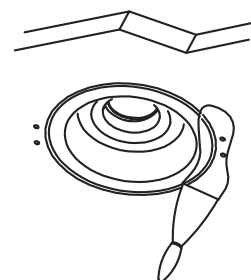

NOVA LUCE

41849401

1

Turn off the general switch

2

Create a CutOut

3

Tie up screws to assemble parts

4

Fix it in place

5

Fix it in place by tying up screws

6

Apply a sealer of your choice

7

Apply a paint of your choice

8

Apply the bulb into place by rotating & tie up the ring to make it stable

9

Turn on the general Switch