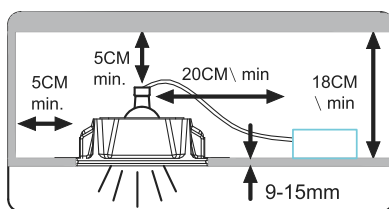

NOVA LUCE

41849401

1

Turn off the general switch

2

Create a CutOut

3

Tie up screws to assemble parts