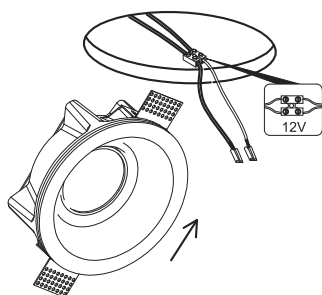

NOVA LUCE

41849401

1

Turn off the general switch

2

Create a CutOut

3

Tie up screws to assemble parts

4

Fix it in place

5

Fix it in place by tying up screws

6

Apply a sealer of your choice

7

Apply a paint of your choice

8

Apply the bulb into place by rotating & tie up the ring to make it stable

9

Turn on the general Switch