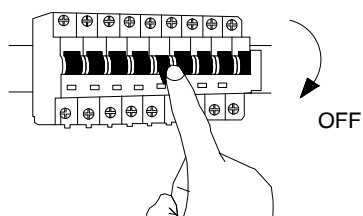

NOVA LUCE

41849401

1

Turn off the general switch

2

Create a CutOut

3

Tie up screws to assemble parts

4

Fix it in place

5

Fix it in place by tying up screws

6

Apply a sealer of your choice

7

Apply a paint of your choice

8

Apply the bulb into place by rotating & tie up the ring to make it stable

9

Turn on the general Switch