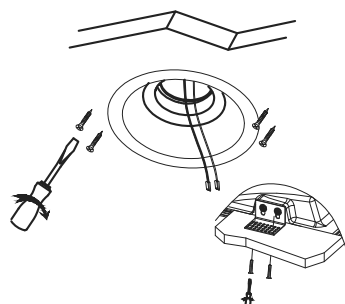

NOVA LUCE

41849401

1

Turn off the general switch

2

Create a CutOut

3

Tie up screws to assemble parts

4

Fix it in place

5

Fix it in place by tying up screws

6

Apply a sealer of your choice

7

Apply a paint of your choice

8

Apply the bulb into place by rotating & tie up the ring to make it stable

9

Turn on the general Switch