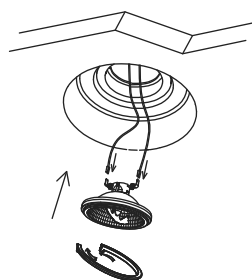

NOVA LUCE

41849401

1

Turn off the general switch

2

Create a CutOut

3

Tie up screws to assemble parts

4

Fix it in place

5

Fix it in place by tying up screws

6

Apply a sealer of your choice

7

Apply a paint of your choice

8

Apply the bulb into place by rotating & tie up the ring to make it stable

9

Turn on the general Switch