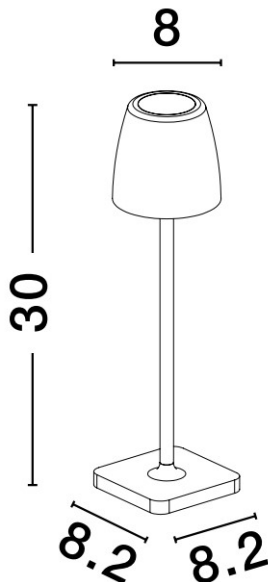

NOVA LUCE

PRODUCT DATASHEET

Version: 001

PRODUCT PHOTOGRAPH

TECHNICAL DRAWING

GENERAL INFORMATION

Product Code	9223413
Collection	Outdoor
Product Category	Table
Product Family	COLT
Mounting Location	N/A
Application Environment	Outdoor

DIMENSION & WEIGHT

LxWxH (cm)	L: 8 W: 8,2 H: 30
Cut out (cm)	N/A
Weight (Kgr)	0.5

MATERIAL & COLOR

Product Color	Dark Grey
Body Material	Die-Casting Aluminium -Acrylic

APPLICATION & MOUNTING

Ambient Working Temp.	Max 40 oC
Type of Protection	IP54
Dimmable	Yes
Type of Dimming (Optional)	Touch Dimming
Mounting type	Portable
Mounting Depth (cm)	N/A
Led Module Replaceable	No
Light Source	LED

Power (Nominal)	2W
Input voltage (Nominal)	5Vdc
Mains Frequency	50/60Hz

PHOTOMETRICAL DATA

Luminous Flux	207 lm
Color Temperature	3000K
Light Color (Designation)	Warm White

WARRANTY

Warranty	3 Years
----------	----------------