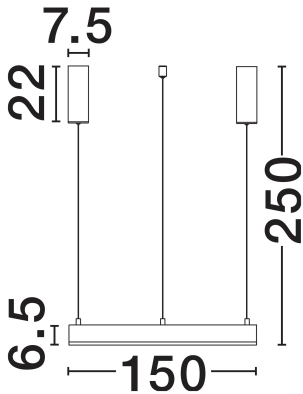

TECHNICAL DRAWING

APPLICATION & MOUNTING

Ambient Working Temp.	Max 45°C
Type of Protection	IP20
Dimmable	Yes
Type of Dimming	Triac
Mounting type	Surface
Mounting Depth (cm)	N/A
Led Module Replaceable	No
Light Source	LED

NOVA LUCE S.A

Schimatari Viotias
32009, Greece

+30 22620 58 121
+30 22620 56 743

info@novaluce.com
www.novaluce.com