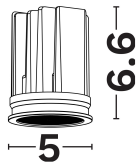

NOVA LUCE

PRODUCT DATASHEET

Version: 001

PRODUCT PHOTOGRAPH

TECHNICAL DRAWING

COMPATIBLE WITH

— On/Off Driver: 9020171

— Triac Driver: 9844008

— Dali Driver: 9621523

GENERAL INFORMATION

Product Code	9030798
Product Category	Downlights-Gu10
Product Family	Spezia
Mounting Location	Ceiling
Application Environment	Indoor

DIMENSION & WEIGHT

LxWxH (cm)	D:5 H:6.6
Cut out (cm)	N/A
Weight (Kgr)	N/A

Power (Nominal)	10
Input voltage (Nominal)	18 Vdc
Mains Frequency	50/60Hz
Output voltage	18Vdc
Output Current	500mA
Power Factor	0,55
Efficiency	>83%
SVM	<0.4
Pst	<1
Class	III

PHOTOMETRICAL DATA

Luminous Flux	909
Luminous Efficacy	90.9
Color Temperature	3000
Light Color (Designation)	Warm White
CRI	97
SDCM	<3
Beam Angle	36
UGR	<6