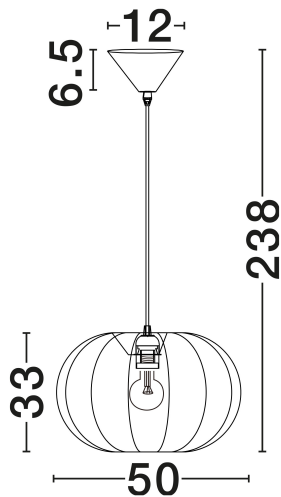

NOVA LUCE

PRODUCT DATASHEET

Version: 001

PRODUCT PHOTOGRAPH

TECHNICAL DRAWING

GENERAL INFORMATION

Product Code	9586670
Collection	Indoor
Product Category	Suspension
Product Family	Delina
Mounting Location	Ceiling
Application Environment	Indoor
Specifications	N/A

DIMENSION & WEIGHT

LxWxH (cm)	D: 50 H: 238
Cut Out (cm)	N/A
Weight (Kgr)	0.95

MATERIAL & COLOR

Product Color	White & Sandy White
Body Material	Fabric & Steel

APPLICATION & MOUNTING

Ambient Working Temp.	Max 45°C
Type of Protection	IP20
Dimmable	Yes
Type of Dimming	N/A
Mounting type	Surface
Mounting Depth (cm)	N/A
Led Module Replaceable	Yes
Light Source	E27

Power (Nominal)	1x12W
Input voltage (Nominal)	100-240V
Mains Frequency	50/60Hz

PHOTOMETRICAL DATA

Luminous Flux	N/A
Color Temperature	N/A
Light Color (Designation)	N/A

WARRANTY

Warranty	3 Years
----------	----------------