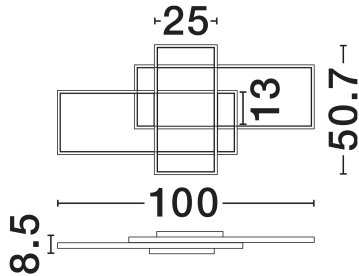

NOVA LUCE

PRODUCT DATASHEET

Version: 001

PRODUCT PHOTOGRAPH

TECHNICAL DRAWING

GENERAL INFORMATION

| | |
|-------------------------|---------|
| Product Code | 9756720 |
| Collection | Indoor |
| Product Category | Ceiling |
| Product Family | Clea |
| Mounting Location | Wall |
| Application Environment | Indoor |
| Specifications | N/A |

DIMENSION & WEIGHT

| | |
|--------------|-----------------------|
| LxWxH (cm) | L: 100 W: 50.7 H: 8.5 |
| Cut Out (cm) | N/A |
| Weight (Kgr) | 2.4 |

MATERIAL & COLOR

| | |
|---------------|---------------------|
| Product Color | Sandy Black |
| Body Material | Aluminium & Acrylic |

| | |
|-------------------------|-----------------|
| Power (Nominal) | 58W |
| Input voltage (Nominal) | 220-240V |
| Mains Frequency | 50/60Hz |

PHOTOMETRICAL DATA

| | |
|---------------------------|------------------------|
| Luminous Flux | 3455lm |
| Color Temperature | 2700-3500-5000K |
| Light Color (Designation) | WW - CW |