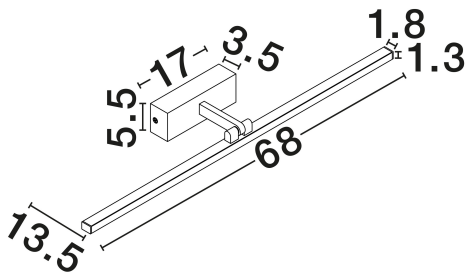

NOVA LUCE

PRODUCT DATASHEET

Version: 001

PRODUCT PHOTOGRAPH

GENERAL INFORMATION

Product Code	9117306
Collection	Indoor
Product Category	Wall
Product Family	Marel
Mounting Location	Ceiling
Application Environment	Indoor
Specifications	N/A

DIMENSION & WEIGHT

LxWxH (cm)	L: 68 W: 13.5 H: 5
Cut Out (cm)	N/A
Weight (Kgr)	0.74

MATERIAL & COLOR

Product Color	Sandy Black
Body Material	Steel, Aluminium & Acrylic

TECHNICAL DRAWING

APPLICATION & MOUNTING

+30 22620 58 121
+30 22620 56 743

info@novaluce.com
www.novaluce.com

NOVA LUCE

PRODUCT DATASHEET

Version: 001

ELECTRICAL DATA

Power (Nominal)	16W
Input voltage (Nominal)	220-240V
Mains Frequency	50/60Hz

PHOTOMETRICAL DATA