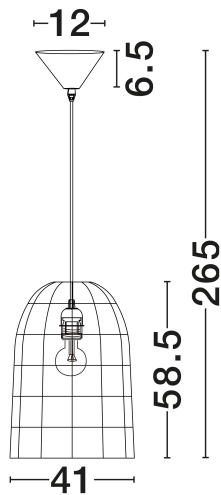

TECHNICAL DRAWING

GENERAL INFORMATION

Product Code	9586654
Collection	Indoor
Product Category	Suspension
Product Family	Solita
Mounting Location	Ceiling
Application Environment	Indoor
Specifications	N/A

DIMENSION & WEIGHT

LxWxH (cm)	D: 41 H: 265
Cut Out (cm)	N/A
Weight (Kgr)	1.3

MATERIAL & COLOR

Product Color	Honey & Sandy Black
Body Material	Rattan & Steel

APPLICATION & MOUNTING

Ambient Working Temp.	Max 45°C
Type of Protection	IP20
Dimmable	Yes
Type of Dimming	N/A
Mounting type	Surface
Mounting Depth (cm)	N/A
Led Module Replaceable	Yes
Light Source	E27

NOVA LUCE S.A

Schimatari Viotias
32009, Greece

+30 22620 58 121
+30 22620 56 743

info@novaluce.com
www.novaluce.com