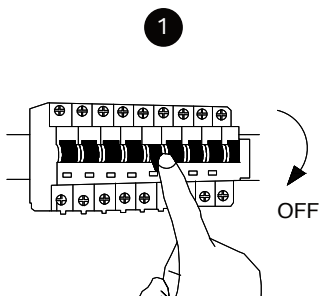

# NOVA LUCE

9114402

Turn off the general switch

Turn on the general switch

1. Turn off general switch
2. Drill a holes, apply plastic anchors
3. Apply screws
4. Connect the wires
5. Put it in place
6. Apply side screws
7. Turn on the general switch