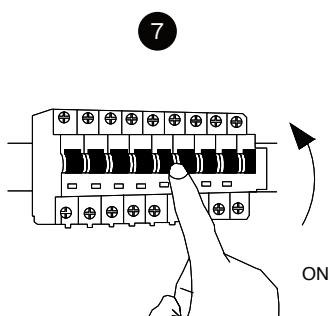

# NOVA LUCE

9114402

Turn off the general switch

Turn on the general switch

1. Turn off general switch
2. Drill a holes, apply plastic anchors
3. Apply screws
4. Connect the wires
5. Put it in place
6. Apply side screws
7. Turn on the general switch