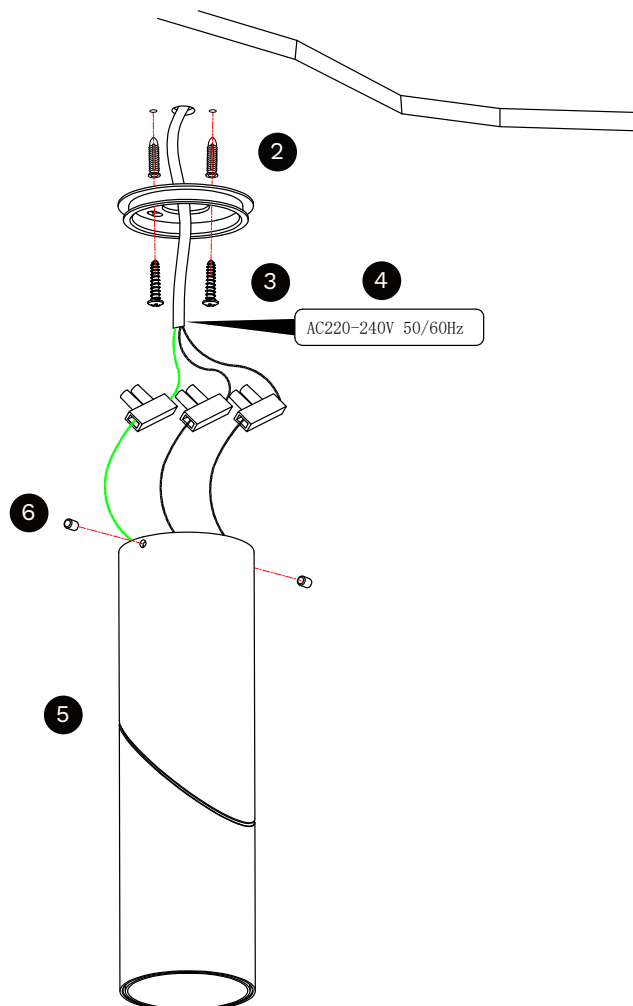

# NOVA LUCE

9114402

Turn off the general switch

Turn on the general switch

1. Turn off general switch
2. Drill a holes, apply plastic anchors
3. Apply screws
4. Connect the wires
5. Put it in place
6. Apply side screws
7. Turn on the general switch