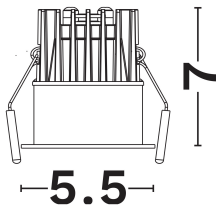

COMPATIBLE WITH

— On/Off Driver: Included

— Triac Driver: 9844008(Remote)

— Dali Driver: 9621523

GENERAL INFORMATION

Product Code	9232215
Product Category	Downlights
Product Family	Blade
Mounting Location	Ceiling
Application Environment	Outdoor

DIMENSION & WEIGHT

LxWxH (cm)	D:5.5 H:7
Cut out (cm)	4,6
Weight (Kgr)	N/A

MATERIAL & COLOR

Product Color	Black
Body Material	Aluminium
Cover Material	N/A

APPLICATION & MOUNTING

Ambient Working Temp.	45 C
Type of Protection	IP65
Protection Class IK	IK04
Dimmable	Yes
Type of Dimming (Optional)	Triac/Dali
Mounting type	Recessed
Mounting Depth (cm)	Ceiling
Led Module Replaceable	No
Light Source	Led
Adjustable	No

NOVA LUCE S.A

Schimatari Viotias
32009, Greece

+30 22620 58 121
+30 22620 56 743

info@novaluce.com
www.novaluce.com