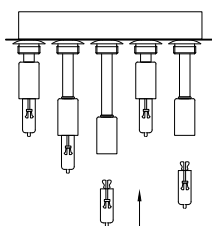

NOVA LUCE

9028852

1

Turn off the general switch

2

Drill holes & apply plastic anchors
With screws

3

Connect the wires

4

Apply the side screws

5

Apply the bulb

6

Apply the glass

7

Turn on the general switch