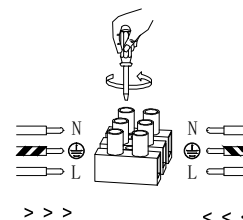

NOVA LUCE

9028852

1

Turn off the general switch

2

Drill holes & apply plastic anchors
With screws

3

Connect the wires

4

Apply the side screws

5

Apply the bulb

6

Apply the glass

7

Turn on the general switch