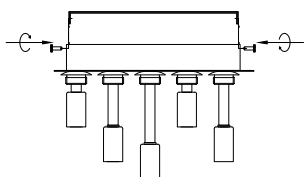

NOVA LUCE

9028852

1

Turn off the general switch

2

Drill holes & apply plastic anchors
With screws

3

Connect the wires

4

Apply the side screws

5

Apply the bulb

6

Apply the glass

7

Turn on the general switch