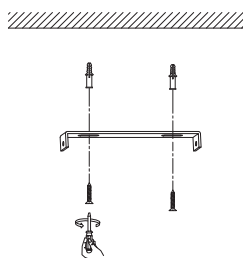

NOVA LUCE

9028852

1

Turn off the general switch

2

Drill holes & apply plastic anchors
With screws

3

Connect the wires

4

Apply the side screws

5

Apply the bulb

6

Apply the glass

7

Turn on the general switch