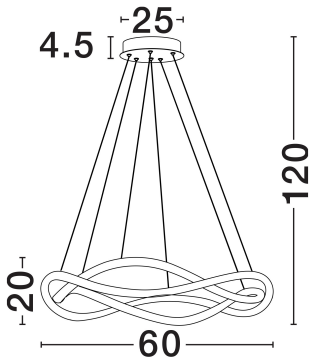

NOVA LUCE

PRODUCT DATASHEET

Version: 001

PRODUCT PHOTOGRAPH

TECHNICAL DRAWING

GENERAL INFORMATION

Product Code	9348102
Collection	Indoor
Product Category	Ceiling
Product Family	Jinal
Mounting Location	Wall
Application Environment	Indoor
Specifications	N/A

DIMENSION & WEIGHT

LxWxH (cm)	W: 60 H: 120
Cut Out (cm)	N/A
Weight (Kgr)	1.6

MATERIAL & COLOR

Product Color	Black
Body Material	Aluminium & Acrylic

APPLICATION & MOUNTING

Ambient Working Temp.	Max 45°C
Type of Protection	IP20
Dimmable	Yes
Type of Dimming	Triac
Mounting type	Surface
Mounting Depth (cm)	N/A
Led Module Replaceable	No
Light Source	LED

Power (Nominal)	34W
Input voltage (Nominal)	220-240V
Mains Frequency	50/60Hz

PHOTOMETRICAL DATA

Luminous Flux	2482lm
Color Temperature	3000K
Light Color (Designation)	Warm White

WARRANTY

Warranty	3 Years
----------	----------------