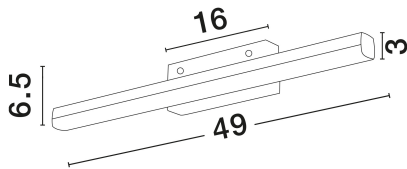

DIMENSION & WEIGHT

LxWxH (cm)	: 49 W1: 3 W2: 7.5 H: 6.5
Cut Out (cm)	N/A
Weight (Kgr)	0.75

MATERIAL & COLOR

Product Color	Chrome
Body Material	Aluminium & Acrylic

TECHNICAL DRAWING

APPLICATION & MOUNTING

Ambient Working Temp.	Max 45°C
Type of Protection	IP44
Dimmable	Yes
Type of Dimming	N/A
Mounting type	Surface
Mounting Depth (cm)	N/A
Led Module Replaceable	No
Light Source	LED