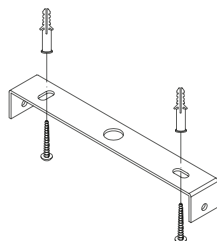

NOVA LUCE

9160212

1

Turn off the general switch

2

Align, mark and drill holes to apply the screws

3

Connect the wires

4

Apply the side screws

5

Insert the bulb

6

Apply the glass

7

Turn on the general switch