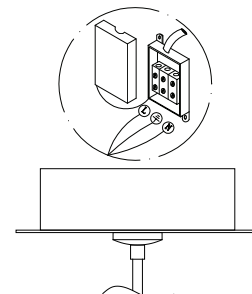

NOVA LUCE

9160212

1

Turn off the general switch

2

Align, mark and drill holes to apply the screws

3

Connect the wires

4

Apply the side screws

5

Insert the bulb

6

Apply the glass

7

Turn on the general switch