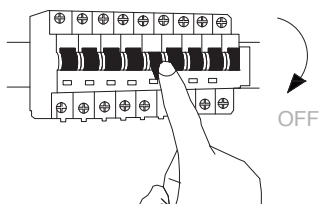

NOVA LUCE

9160212

1

Turn off the general switch

2

Align, mark and drill holes to apply the screws

3

Connect the wires

4

Apply the side screws

5

Insert the bulb

6

Apply the glass

7

Turn on the general switch