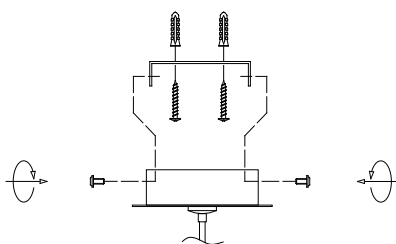

NOVA LUCE

9160212

1

Turn off the general switch

2

Align, mark and drill holes to apply the screws

3

Connect the wires

4

Apply the side screws

5

Insert the bulb

6

Apply the glass

7

Turn on the general switch