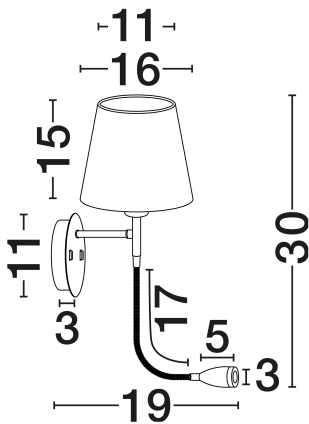

GENERAL INFORMATION

Product Code	9182372
Collection	Indoor
Product Category	Wall
Product Family	Nia
Mounting Location	Wall
Application Environment	Indoor
Specifications	N/A

DIMENSION & WEIGHT

LxWxH (cm)	L: 19 W: 16 H: 30
Cut Out (cm)	N/A
Weight (Kgr)	0.6

MATERIAL & COLOR

Product Color	Black
Body Material	Metal & Fabric

APPLICATION & MOUNTING

Ambient Working Temp.	Max 45°C
Type of Protection	IP20
Dimmable	No
Type of Dimming	N/A
Mounting type	Surface
Mounting Depth (cm)	N/A
Led Module Replaceable	Yes
Light Source	E14

NOVA LUCE S.A

Schimatari Viotias
32009, Greece

+30 22620 58 121
+30 22620 56 743

info@novaluce.com
www.novaluce.com