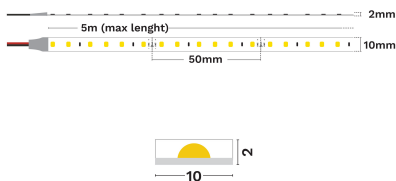

COMPATIBLE WITH

— On/Off Driver: N/A

— Triac Driver: N/A

— Dali Driver: N/A

GENERAL INFORMATION

Product Code	9540054
Product Category	Led Strips
Product Family	Aktis
Mounting Location	N/A
Application Environment	Indoor

DIMENSION & WEIGHT

LxWxH (cm)	L:5m 10 mm
Cut out (cm)	N/A
Weight (Kgr)	N/A

MATERIAL & COLOR

Product Color	N/A
Body Material	Aluminium
Cover Material	N/A

APPLICATION & MOUNTING

Ambient Working Temp.	45 C
Type of Protection	IP20
Protection Class IK	N/A
Dimmable	Yes
Type of Dimming (Optional)	Triac/Dali
Mounting type	N/A
Mounting Depth (cm)	N/A
Led Module Replaceable	No
Light Source	Led
Adjustable	No

NOVA LUCE S.A

Schimatari Viotias
32009, Greece

+30 22620 58 121
+30 22620 56 743

info@novaluce.com
www.novaluce.com