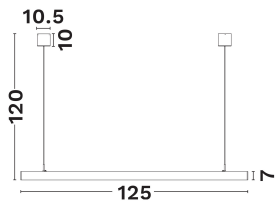

NOVA LUCE

PRODUCT DATASHEET

Version: 001

PRODUCT PHOTOGRAPH

GENERAL INFORMATION

Product Code	9063610
Product Category	Linear
Product Family	Linear Lighting Profiles
Mounting Location	Ceiling
Application Environment	Indoor

DIMENSION & WEIGHT

LxWxH (cm)	125 W: 3.5 H: 120 cm
Cut out (cm)	N/A
Weight (Kgr)	4,5

TECHNICAL DRAWING

MATERIAL & COLOR

Product Color	Black
Body Material	Aluminium
Cover Material	N/A

APPLICATION & MOUNTING

PHOTOMETRICAL DATA

Luminous Flux	960
Luminous Efficacy	60
Color Temperature	4000
Light Color (Designation)	Neutral White
CRI	>90
SDCM	<3
Beam Angle	30
UGR	<8

LIFESPAN

Lifetime	50000
----------	--------------