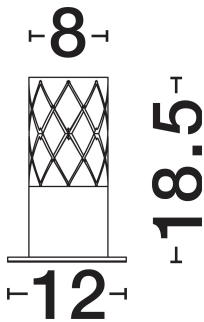

NOVA LUCE

PRODUCT DATASHEET

Version: 001

PRODUCT PHOTOGRAPH

TECHNICAL DRAWING

GENERAL INFORMATION

Product Code	9190200
Collection	Indoor
Product Category	Table
Product Family	Phos
Mounting Location	Table
Application Environment	Indoor
Specifications	N/A

DIMENSION & WEIGHT

LxWxH (cm)	D: 12 H: 18.5
Cut Out (cm)	N/A
Weight (Kgr)	1.1

MATERIAL & COLOR

Product Color	Brass Gold
Body Material	Steel, Aluminium & Acrylic

APPLICATION & MOUNTING

Ambient Working Temp.	Max 45°C
Type of Protection	IP20
Dimmable	No
Type of Dimming	N/A
Mounting type	Surface
Mounting Depth (cm)	N/A
Led Module Replaceable	No
Light Source	LED

Power (Nominal)	5W
Input voltage (Nominal)	220-240V
Mains Frequency	50/60Hz

PHOTOMETRICAL DATA

Luminous Flux	320lm
Color Temperature	3000K
Light Color (Designation)	Warm White

WARRANTY

Warranty	3 Years
----------	----------------