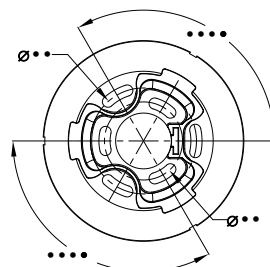

NOVA LUCE

9080144

1

Turn off the general switch

2

Dismantle the product

3

Put it in place & drill holes

4

Apply the nuts

5

Fix it in place

6

Connect the wires

7

By rotating fix it in place