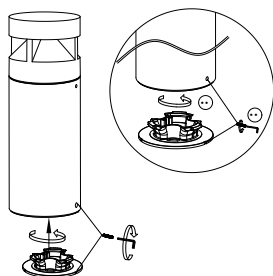

NOVA LUCE

9080144

1

Turn off the general switch

2

Dismantle the product

3

Put it in place & drill holes

4

Apply the nuts

5

Fix it in place

6

Connect the wires

7

By rotating fix it in place