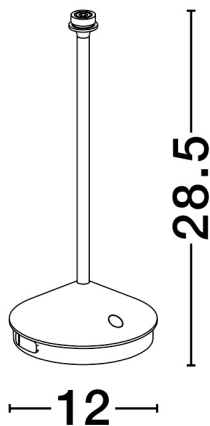

GENERAL INFORMATION

Product Code	9030620
Collection	Outdoor
Product Category	Table
Product Family	Lumo
Mounting Location	N/A
Application Environment	Outdoor
Specifications	

DIMENSION & WEIGHT

LxWxH (cm)	D: 12 H: 28,5
Cut out (cm)	N/A
Weight (Kgr)	0.33

MATERIAL & COLOR

Product Color	Dark Grey
Body Material	Aluminium & Pc

APPLICATION & MOUNTING

Ambient Working Temp.	Max 45 oC
Type of Protection	IP54
Dimmable	Yes
Type of Dimming (Optional)	Touch dimming
Mounting type	Surface
Mounting Depth (cm)	N/A
Led Module Replaceable	No
Light Source	LED

NOVA LUCE S.A

Schimatari Viotias
32009, Greece

+30 22620 58 121
+30 22620 56 743

info@novaluce.com
www.novaluce.com