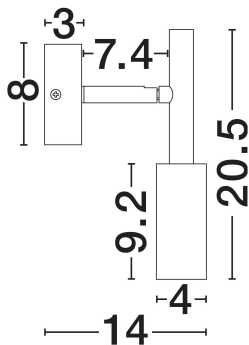

NOVA LUCE

PRODUCT DATASHEET

Version: 001

PRODUCT PHOTOGRAPH

TECHNICAL DRAWING

GENERAL INFORMATION

Product Code	9010233
Collection	Indoor
Product Category	Wall
Product Family	Joy
Mounting Location	Wall
Application Environment	Indoor
Specifications	N/A

DIMENSION & WEIGHT

LxWxH (cm)	D: 8 W: 14 H: 20.5
Cut Out (cm)	N/A
Weight (Kgr)	0.39

MATERIAL & COLOR

Product Color	Sandy White
Body Material	Aluminium

APPLICATION & MOUNTING

Ambient Working Temp.	Max 45°C
Type of Protection	IP20
Dimmable	No
Type of Dimming	N/A
Mounting type	Surface
Mounting Depth (cm)	N/A
Led Module Replaceable	No
Light Source	LED

Power (Nominal)	7W
Input voltage (Nominal)	220-240V
Mains Frequency	50/60Hz

PHOTOMETRICAL DATA

Luminous Flux	667lm
Color Temperature	3000K
Light Color (Designation)	Warm White

WARRANTY

Warranty	3 Years
----------	----------------