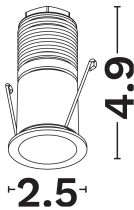

COMPATIBLE WITH

— On/Off Driver: 9097023(Remote)

— Triac Driver: N/A

— Dali Driver: 9844145(Remote)

GENERAL INFORMATION

Product Code	9110137
Product Category	Downlights
Product Family	Tiny
Mounting Location	Ceiling
Application Environment	Outdoor

DIMENSION & WEIGHT

LxWxH (cm)	D:2.5 H:4.9
Cut out (cm)	2,2
Weight (Kgr)	N/A

MATERIAL & COLOR

Product Color	Black
Body Material	Aluminium
Cover Material	N/A

APPLICATION & MOUNTING

Ambient Working Temp.	45 C
Type of Protection	IP65
Protection Class IK	IK04
Dimmable	Yes
Type of Dimming (Optional)	Dali
Mounting type	Recessed
Mounting Depth (cm)	Ceiling
Led Module Replaceable	No
Light Source	Led
Adjustable	No

NOVA LUCE S.A

Schimatari Viotias
32009, Greece

+30 22620 58 121
+30 22620 56 743

info@novaluce.com
www.novaluce.com