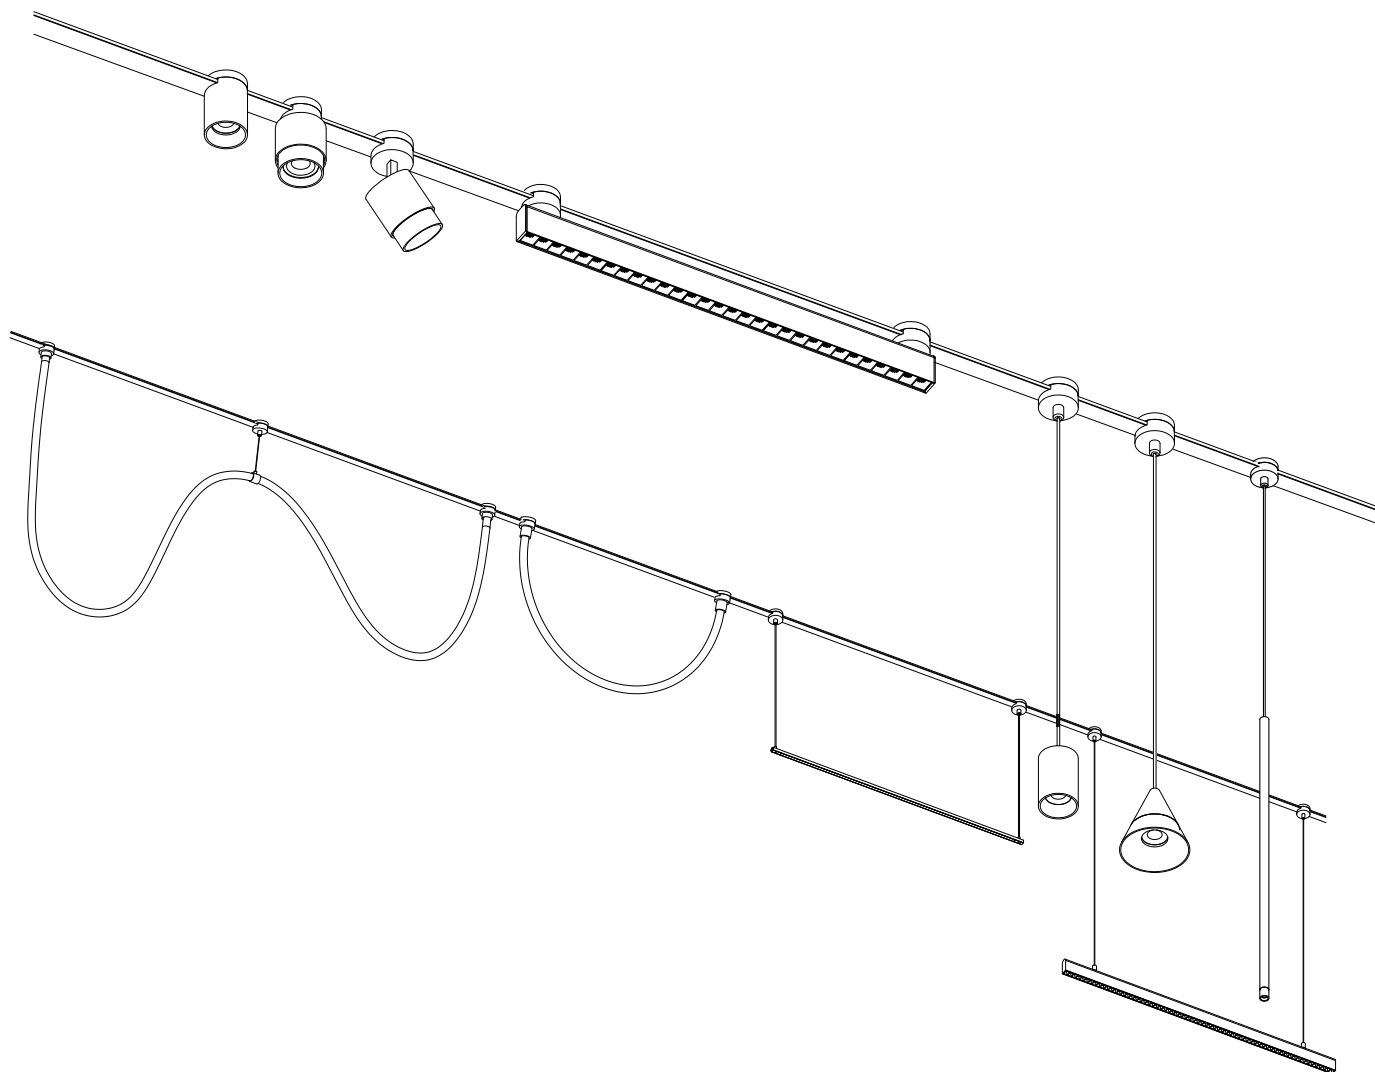

# NOVA LUCE

9009050

Example of module light installation

1. Open the upper cover

2. Install on the track