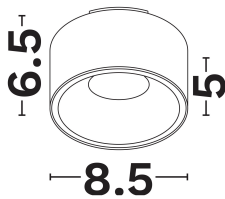

NOVA LUCE

PRODUCT DATASHEET

Version: 001

PRODUCT PHOTOGRAPH

GENERAL INFORMATION

Product Code	9011494
Product Category	Downlights GU10
Product Family	Quad
Mounting Location	Ceiling
Application Environment	Indoor

DIMENSION & WEIGHT

LxWxH (cm)	D:8.5 H:6.5
Cut out (cm)	6,1
Weight (Kgr)	N/A

TECHNICAL DRAWING

MATERIAL & COLOR

Product Color	Black
Body Material	Aluminium
Cover Material	N/A

APPLICATION & MOUNTING

Ambient Working Temp.	45 C
Type of Protection	IP20
Protection Class IK	N/A
Dimmable	N/A
Type of Dimming (Optional)	N/A
Mounting type	Recessed
Mounting Depth (cm)	Ceiling
Led Module Replaceable	Yes
Light Source	Led Gu10
Adjustable	No

ELECTRICAL DATA

Power (Nominal)	Max 10W
Input voltage (Nominal)	220-240Vac
Mains Frequency	50/60Hz
Output voltage	N/A
Output Current	N/A
Power Factor	N/A
Efficiency	N/A
SVM	N/A
Pst	N/A
Class	N/A

PHOTOMETRICAL DATA