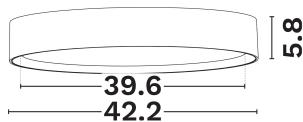

TECHNICAL DRAWING

MATERIAL & COLOR

Product Color	White & Gold
Body Material	Aluminium
Cover Material	N/A

APPLICATION & MOUNTING

Ambient Working Temp.	45 C
Type of Protection	IP44
Protection Class IK	IK04
Dimmable	No
Type of Dimming (Optional)	N/A
Mounting type	Surface
Mounting Depth (cm)	Ceiling/Wall
Led Module Replaceable	No
Light Source	Led
Adjustable	No

COMPATIBLE WITH

— On/Off Driver: Included

— Triac Driver: N/A

— Dali Driver: N/A

NOVA LUCE S.A

Schimatari Viotias
32009, Greece

+30 22620 58 121
+30 22620 56 743

info@novaluce.com
www.novaluce.com