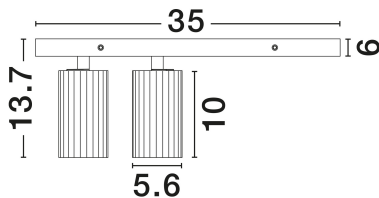

NOVA LUCE

PRODUCT DATASHEET

Version: 001

PRODUCT PHOTOGRAPH

GENERAL INFORMATION

Product Code	9011605
Collection	Indoor
Product Category	Ceiling
Product Family	Zelos
Mounting Location	Ceiling
Application Environment	Indoor
Specifications	N/A

DIMENSION & WEIGHT

LxWxH (cm)	L: 35 W: 6 H: 13.7
Cut Out (cm)	N/A
Weight (Kgr)	0.65

MATERIAL & COLOR

Product Color	Sandy Black & Gold
Body Material	Aluminium

TECHNICAL DRAWING

APPLICATION & MOUNTING

Ambient Working Temp.	Max 45°C
Type of Protection	IP20
Dimmable	Yes
Type of Dimming	N/A
Mounting type	Surface
Mounting Depth (cm)	N/A
Led Module Replaceable	Yes
Light Source	GU10

NOVA LUCE S.A

Schimatari Viotias
32009, Greece

+30 22620 58 121
+30 22620 56 743

info@novaluce.com
www.novaluce.com