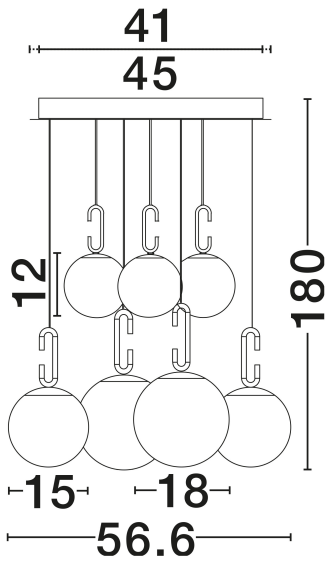

TECHNICAL DRAWING

GENERAL INFORMATION

Product Code	9695221
Collection	Indoor
Product Category	Suspension
Product Family	Hook
Mounting Location	Ceiling
Application Environment	Indoor
Specifications	N/A

DIMENSION & WEIGHT

LxWxH (cm)	D: 56.6 H: 180
Cut Out (cm)	N/A
Weight (Kgr)	5.6

MATERIAL & COLOR

Product Color	Opal & Satin Gold
Body Material	Glass & Metal

APPLICATION & MOUNTING

Ambient Working Temp.	Max 45°C
Type of Protection	IP20
Dimmable	Yes
Type of Dimming	Triac
Mounting type	Surface
Mounting Depth (cm)	N/A
Led Module Replaceable	No
Light Source	LED

NOVA LUCE S.A

Schimatari Viotias
32009, Greece

+30 22620 58 121
+30 22620 56 743

info@novaluce.com
www.novaluce.com