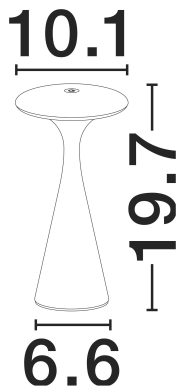

NOVA LUCE

PRODUCT DATASHEET

Version: 001

PRODUCT PHOTOGRAPH

TECHNICAL DRAWING

GENERAL INFORMATION

Product Code	9136453
Collection	Outdoor
Product Category	Portable
Product Family	Grigio
Mounting Location	Portable
Application Environment	Outdoor
Specifications	N/A

DIMENSION & WEIGHT

LxWxH (cm)	D:10.1 H:19.7 cm
Cut out (cm)	N/A
Weight (Kgr)	0.424

MATERIAL & COLOR

Product Color	Sandy White
Body Material	Aluminium & Pc

APPLICATION & MOUNTING

Ambient Working Temp.	Max 45 oC
Type of Protection	IP54
Dimmable	Yes
Type of Dimming	N/A
Mounting type	Surface
Mounting Depth (cm)	N/A
Led Module Replaceable	No
Light Source	LED

Power (Nominal)	2w
Input voltage (Nominal)	220-240Vac
Mains Frequency	50/60Hz

PHOTOMETRICAL DATA

Luminous Flux	122lm
Color Temperature	2200-2700-3000K
Light Color (Designation)	CCT

WARRANTY

Warranty	3 Years
----------	----------------